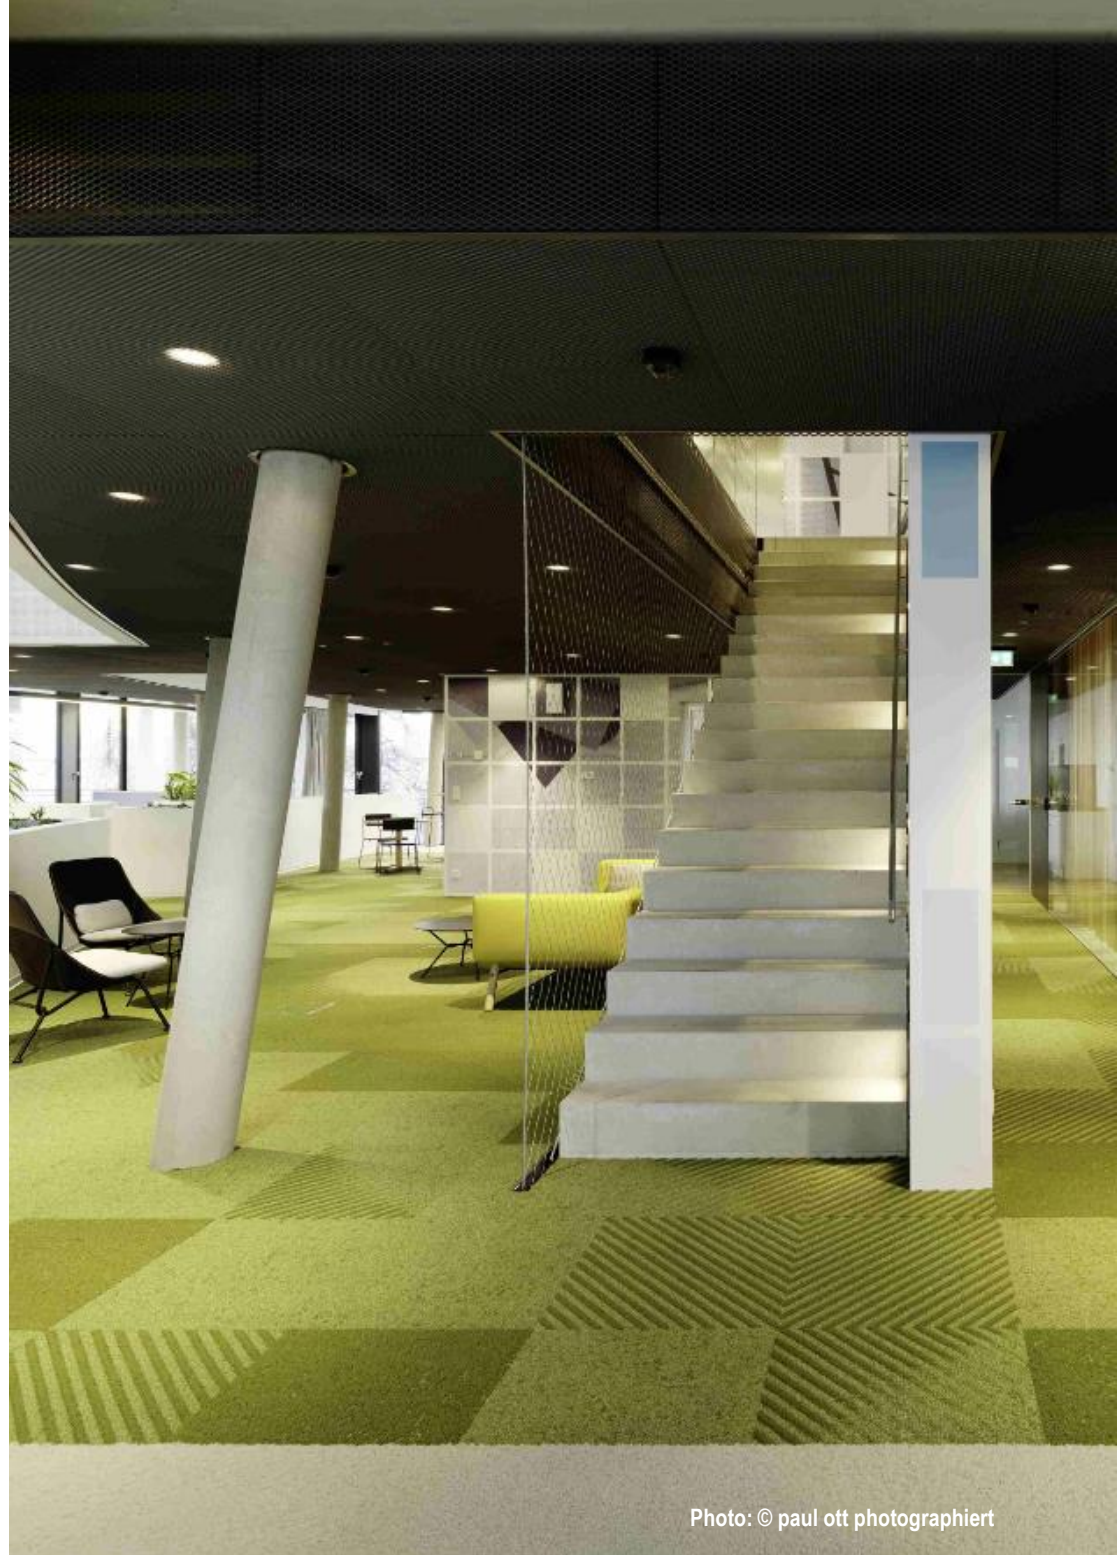

Photo: © aau, Daniel Waschnig

Photo: © paul ott photographiert

A modern office interior featuring a curved glass wall with a white geometric pattern. The office has a grey carpet, a Nespresso coffee machine, and a reception desk. The ceiling is white with recessed lighting.