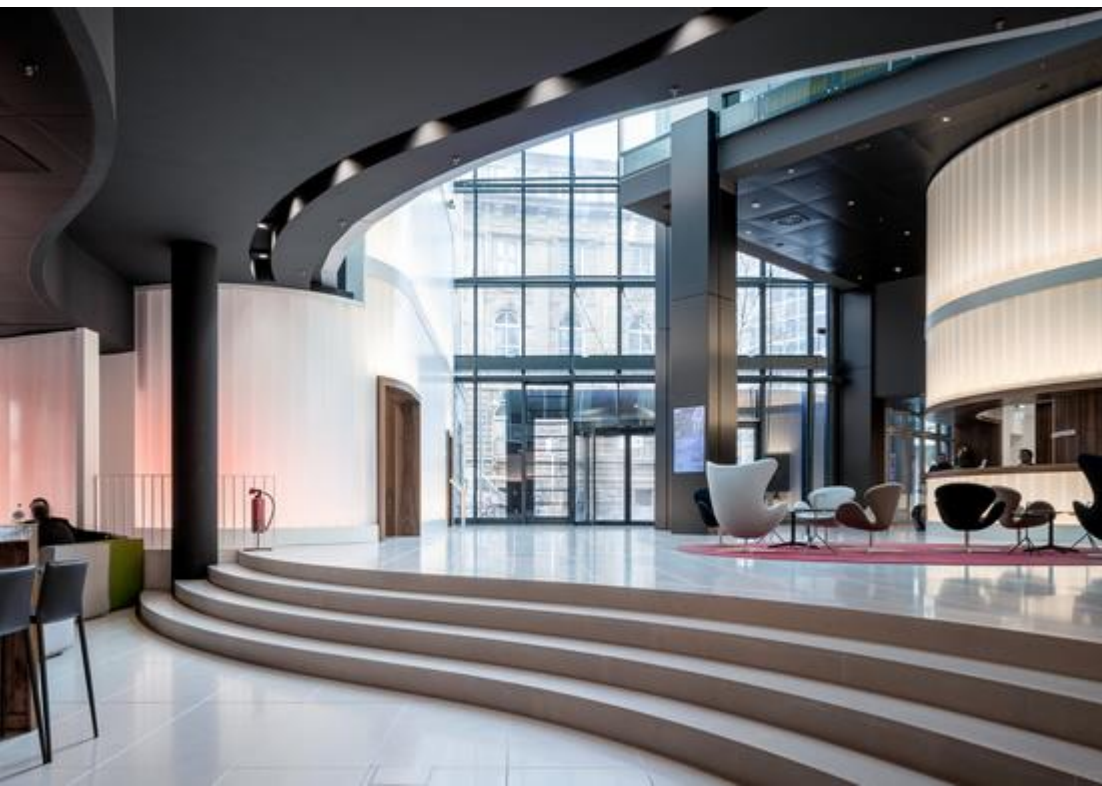

Photo: © aau, Daniel Waschnig

Photo: © paul ott photographiert

A modern office interior featuring a curved glass wall with a white geometric pattern. The office has a grey carpet, a Nespresso coffee machine, and a reception desk. The ceiling is white with recessed lighting.